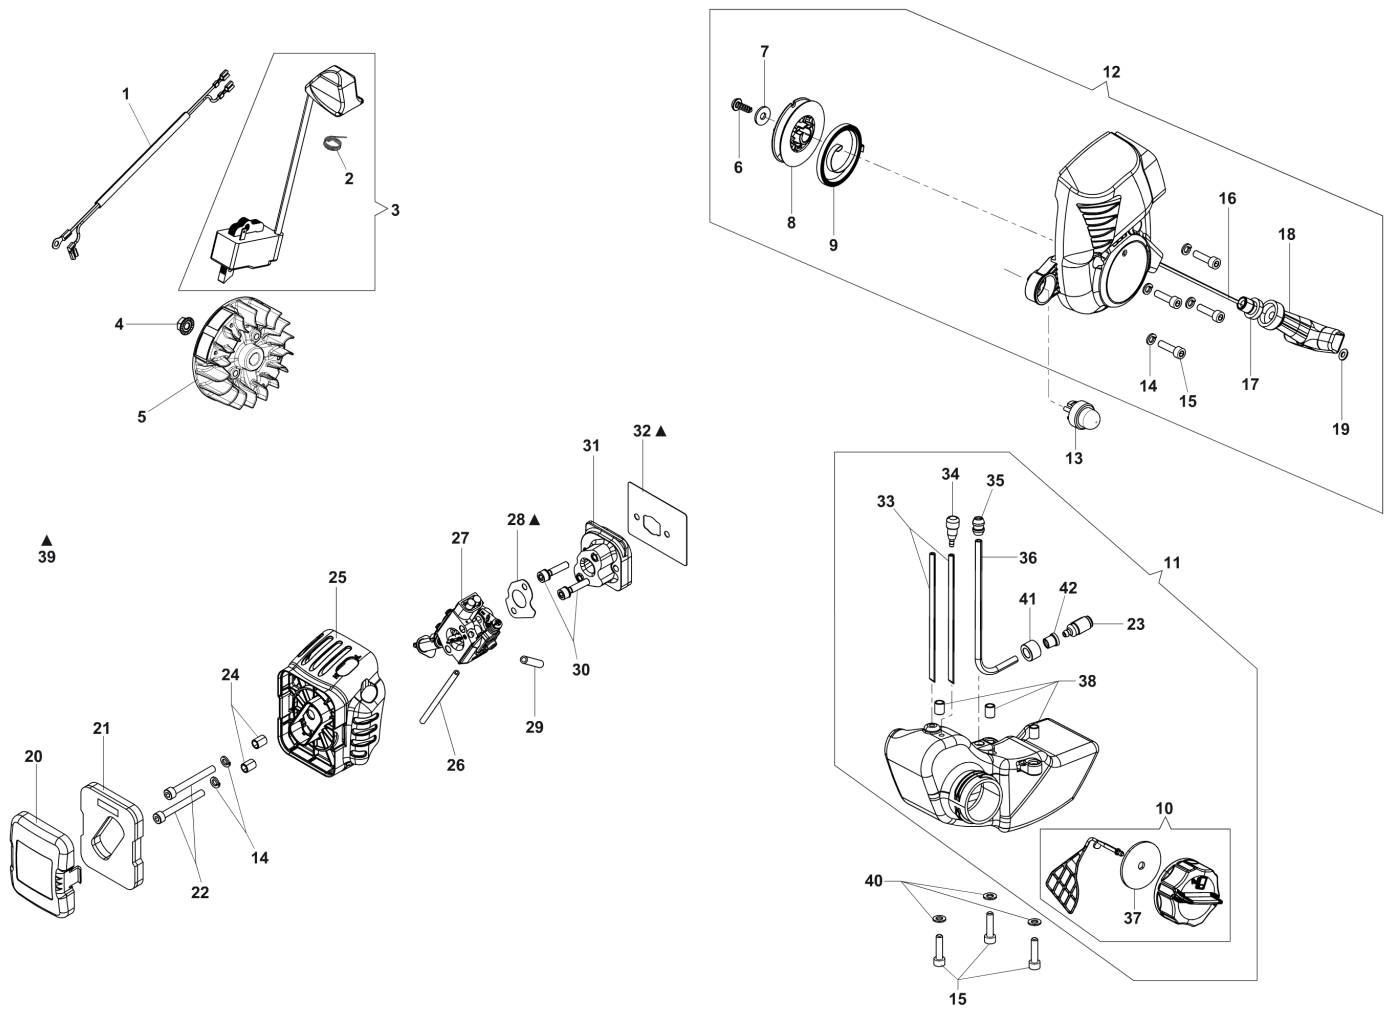

Ref.Nu	Qty	Part number	Description	Validity from	Validity till	Notes	Bulletin
1	1	58070091R	Engine stop wire				
2	1	50050127	Spring				
3	1	2501002R	Ignition coil				
4	1	004400959R	Nut				
5	1	58070133R	Flywheel				
6	1	3960100R	Screw				
7	1	3918005	Washer				
8	1	61070035BR	Starter pulley				
9	1	61070036R	Spring				
10	1	58040343R	Complete cap				
11	1	58070073R	Complete tank				
12	1	58070079AR	Starter assy				
13	1	2318817R	Air purge				
14	6	3819006R	Grower				
15	7	3801013R	Screw				
16	1	58070054R	Starter rope				
17	1	072700089R	Bushing				
18	1	093500397	Starter handle				
19	1	3916004R	Washer				
20	1	58070128R	Air filter cover				
21	1	58070129R	Air filter				
22	2	3801012	Screw				
23	1	50010218R	Fuel filter				
24	2	58070131R	Insert				
25	1	58070127R	Air filter support				
26	1	58070173R	Fuel line				
27	1	2318666AR	Carburetor WT-1019A				
28	1	58070037R	Gasket				
29	1	58070172R	Fuel line				
30	2	093800060B	Screw				
31	1	58070024R	Insulator				
32	1	58070195R	Gasket				
33	2	58070075R	Breather fuel pipe				
34	1	61070011AR	Breather valve				
35	1	4161211R	Bush				
36	1	58070076R	Fuel line				
37	1	61070006R	Gasket				
38	3	58070196R	Spacer				
39	1	58070201	Gasket set				
40	3	3916005R	Washer				
41	1	58070179R	Washer				
42	1	61110162A	Bushing