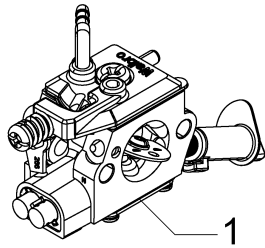

Ref.Nu	Qty	Part number	Description	Validity from	Validity till	Notes	Bulletin
1	1	58070091R	Engine stop wire				
2	1	50050127	Spring				
3	1	2501002R	Ignition coil				
4	1	004400959R	Nut				
5	1	58070133R	Flywheel				
6	1	3960100R	Screw				
7	1	3918005	Washer				
8	1	61070035BR	Starter pulley				
9	1	61070036R	Spring				
10	1	58040343R	Complete cap				
11	1	58070073R	Complete tank				
12	1	58070079AR	Starter assy				
13	1	2318817R	Air purge				
14	6	3819006R	Grower				
15	7	3801013R	Screw				
16	1	58070054R	Starter rope				
17	1	072700089R	Bushing				
18	1	093500397	Starter handle				
19	1	3916004R	Washer				
20	1	58070128R	Air filter cover				
21	1	58070129R	Air filter				
22	2	3801012	Screw				
23	1	50010218R	Fuel filter				
24	2	58070131R	Insert				
25	1	58070127R	Air filter support				
26	1	58070173R	Fuel line				
27	1	2318666AR	Carburetor WT-1019A				
28	1	58070037R	Gasket				
29	1	58070172R	Fuel line				
30	2	093800060B	Screw				
31	1	58070024R	Insulator				
32	1	58070195R	Gasket				
33	2	58070075R	Breather fuel pipe				
34	1	61070011AR	Breather valve				
35	1	4161211R	Bush				
36	1	58070076R	Fuel line				
37	1	61070006R	Gasket				
38	3	58070196R	Spacer				
39	1	58070201	Gasket set				
40	3	3916005R	Washer				
41	1	58070179R	Washer				
42	1	61110162A	Bushing				

Walbro WT-1019A

4 KIT RIPARAZIONE
REPAIR KIT