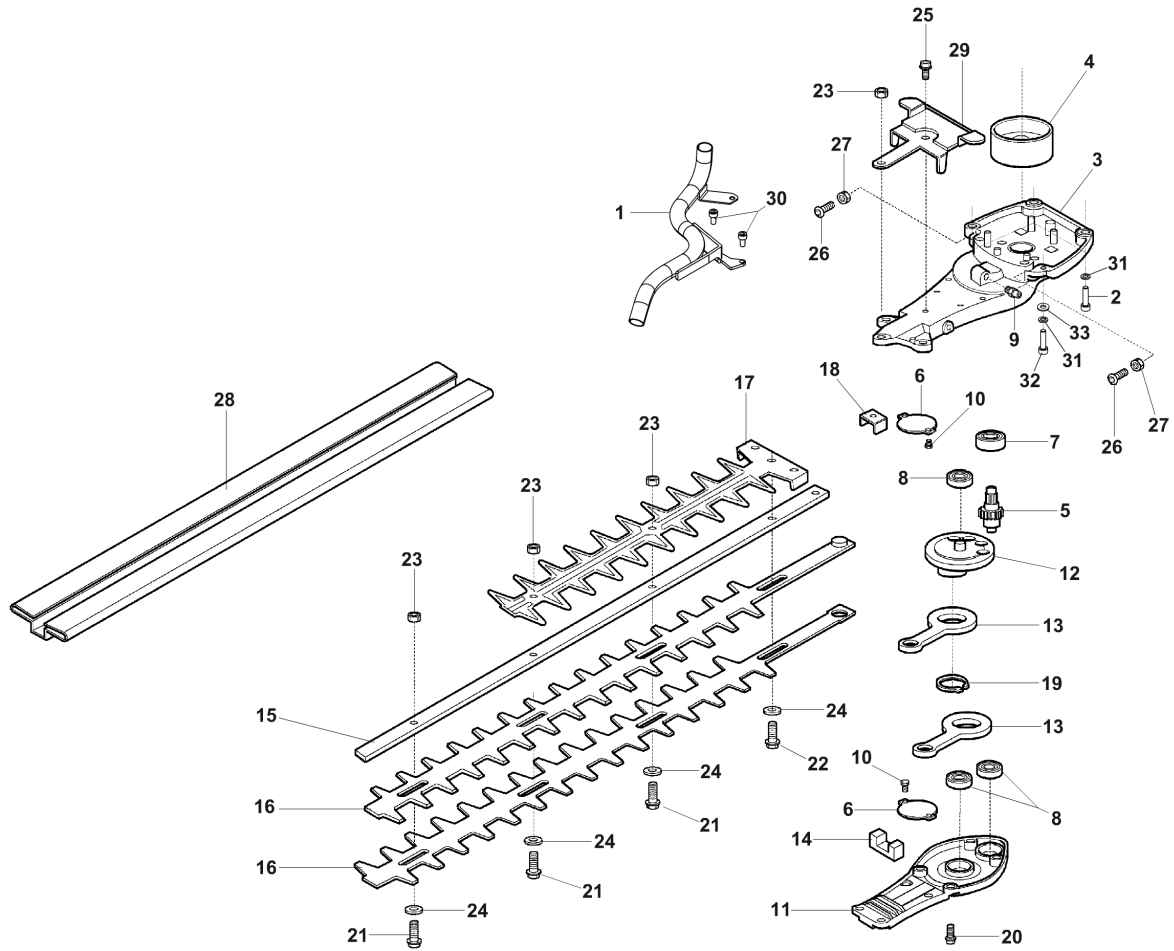

Ref.Nu	Qty	Part number	Description	Validity from	Validity till	Notes	Bulletin
1	1	W58040032	Half grip left				
2	1	W58040033	Half grip right				
3	1	W58040034	Throttle lever				
4	1	W58040035	Lever				
5	1	W58040036	Lever				
6	1	W58040037	Pin				
7	1	W58040038	Throttle rod				
8	1	W58040039	Switch				
9	1	W58040040	Throttle cable				
10	1	W58040041	Spacer				
11	1	W58040042	Spring				
12	1	W58040043	Spring				
13	1	W58040044	Spring				
14	5	W58040045	Screw				
15	1	W58040046	Support left				
16	1	W58040047	Support right				
17	2	W58040048	Spacer				
18	2	W58040023R	Nut				
19	2	W58040050	Gasket				
20	1	58070132R	Front handle				
21	2	3819010	Washer				
22	2	3901088R	Screw				
23	2	W58040063	Support				
24	3	W58040055	Screw				
25	2	W58040064	Washer				
26	4	W58040057R	Spring support				
27	2	W58040058R	Spring				
28	2	W58040059R	Spring				
29	4	W58040025	Screw				

Ref.Nu	Qty	Part number	Description	Validity from	Validity till	Notes	Bulletin
1	1	58070125R	Exhaust pipe				
2	3	3801011	Screw				
3	1	W58040003	Upper case				
4	1	W58040004R	Clutch drum				
5	1	W58040005	Sprocket				
6	2	W58040006	Plate				
7	1	W58040007R	Bearing				
8	3	W58040008R	Bearing				
9	1	W58040009	Nipple				
10	4	W58040010	Screw				
11	1	W58040011	Cover				
12	1	W58040012	Chain sprocket				
13	2	W58040013R	Connecting rod				
14	1	W58040014	Felt				
15	1	W58040030	Blade guide 750mm				
16	2	W58040031R	Blade 750mm				
17	1	W58040017	Guard				
18	1	W58040018	Plate				
19	1	W58040019	Ring				
20	6	W58040002	Screw				
21	3	W58040021R	Screw				
22	1	W58040022	Screw				
23	4	W58040023R	Nut				
24	4	W58040024R	Washer				
25	1	W58040025	Screw				
26	2	W58040026	Screw				
27	2	W58040027	Nut				
28	1	W58040028	Guard				
29	1	W58040029	Bracket				
30	2	3801052R	Screw				
31	4	3819006R	Grower				
32	1	3801010R	Screw				
33	1	3916005R	Washer				