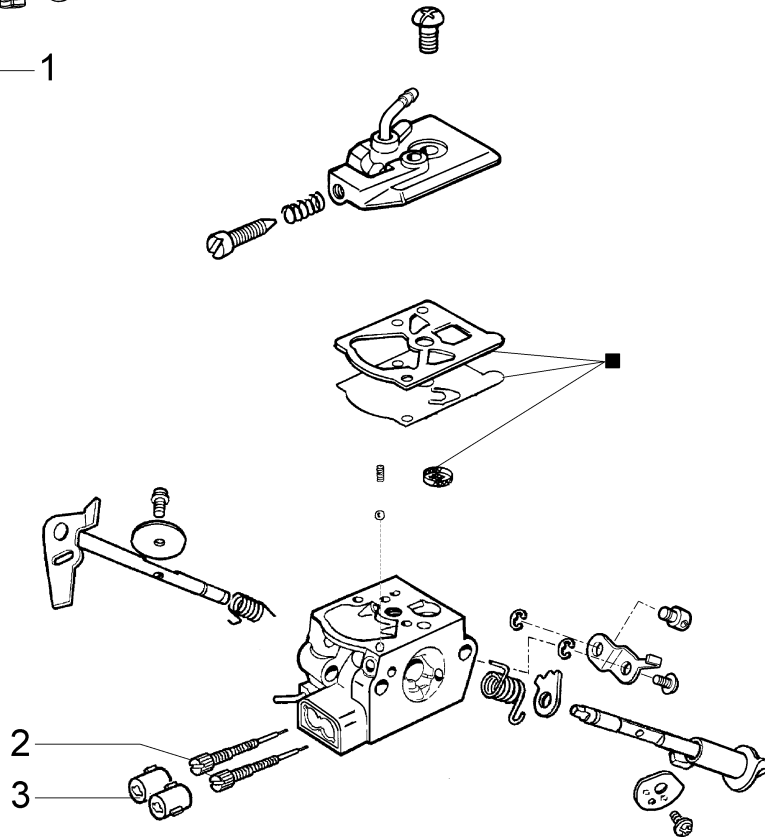

Walbro WT-1019A

4 KIT RIPARAZIONE
REPAIR KIT

Ref.Nu	Qty	Part number	Description	Validity from	Validity till	Notes	Bulletin
1	1	2318666AR	Carburetor WT-1019A				
2	2	2318837	Adjust. screw				
3	2	2318867	Clamp				
4	1	2318671	Repair kit				

Ref.Nu	Qty	Part number	Description	Validity from	Validity till	Notes	Bulletin
1	1	W58040032	Half grip left				
2	1	W58040033	Half grip right				
3	1	W58040034	Throttle lever				
4	1	W58040035	Lever				
5	1	W58040036	Lever				
6	1	W58040037	Pin				
7	1	W58040038	Throttle rod				
8	1	W58040039	Switch				
9	1	W58040040	Throttle cable				
10	1	W58040041	Spacer				
11	1	W58040042	Spring				
12	1	W58040043	Spring				
13	1	W58040044	Spring				
14	5	W58040045	Screw				
15	1	W58040046	Support left				
16	1	W58040047	Support right				
17	2	W58040048	Spacer				
18	2	W58040023R	Nut				
19	2	W58040050	Gasket				
20	1	58070132R	Front handle				
21	2	3819010	Washer				
22	2	3901088R	Screw				
23	2	W58040063	Support				
24	3	W58040055	Screw				
25	2	W58040064	Washer				
26	4	W58040057R	Spring support				
27	2	W58040058R	Spring				
28	2	W58040059R	Spring				
29	4	W58040025	Screw				