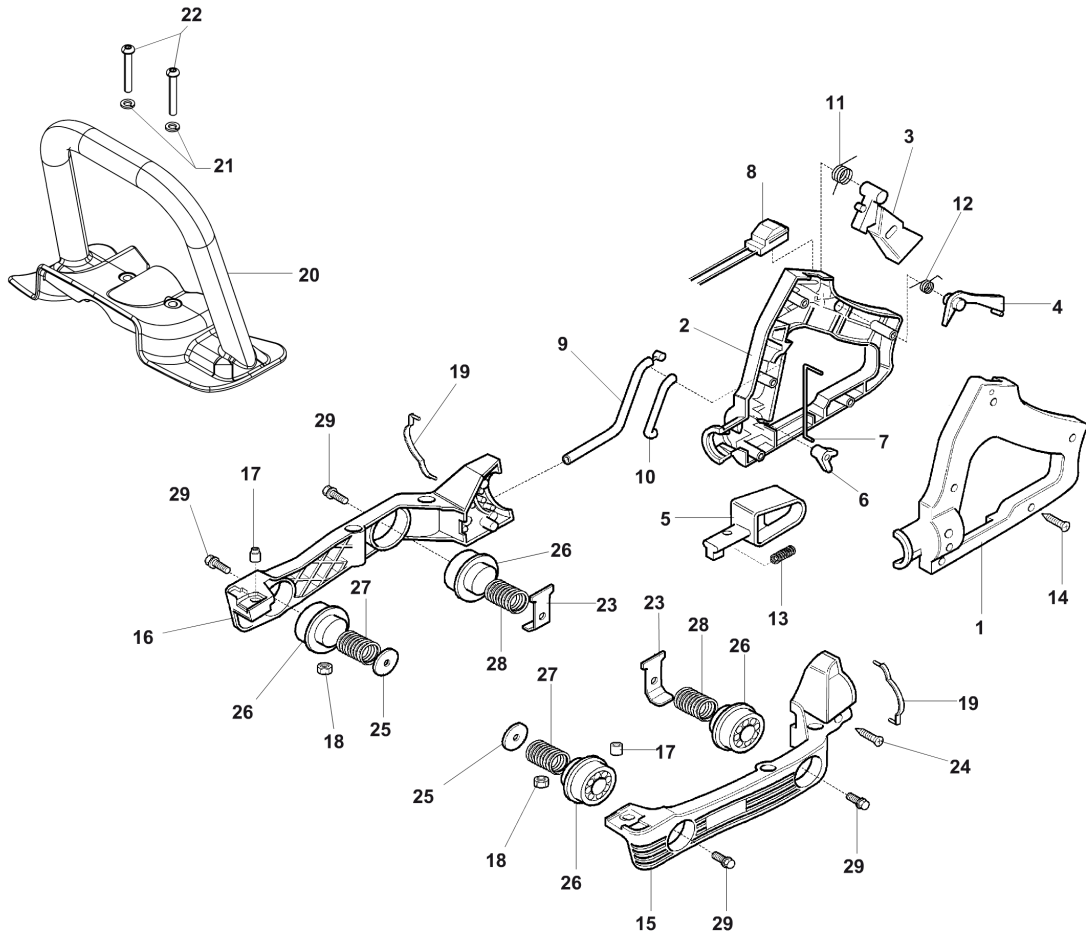

Ref.Nu	Qty	Part number	Description	Validity from	Validity till	Notes	Bulletin
1	1	W58040032	Half grip left				
2	1	W58040033	Half grip right				
3	1	W58040034	Throttle lever				
4	1	W58040035	Lever				
5	1	W58040036	Lever				
6	1	W58040037	Pin				
7	1	W58040038	Throttle rod				
8	1	W58040039	Switch				
9	1	W58040040	Throttle cable				
10	1	W58040041	Spacer				
11	1	W58040042	Spring				
12	1	W58040043	Spring				
13	1	W58040044	Spring				
14	5	W58040045	Screw				
15	1	W58040046	Support left				
16	1	W58040047	Support right				
17	2	W58040048	Spacer				
18	2	W58040023R	Nut				
19	2	W58040050	Gasket				
20	1	58070132R	Front handle				
21	2	3819010	Washer				
22	2	3901088R	Screw				
23	2	W58040063	Support				
24	3	W58040055	Screw				
25	2	W58040064	Washer				
26	4	W58040057R	Spring support				
27	2	W58040058R	Spring				
28	2	W58040059R	Spring				
29	4	W58040025	Screw				

Ref.Nu	Qty	Part number	Description	Validity from	Validity till	Notes	Bulletin
1	1	58070125R	Exhaust pipe				
2	3	3801011	Screw				
3	1	W58040003	Upper case				
4	1	W58040004R	Clutch drum				
5	1	W58040005	Sprocket				
6	2	W58040006	Plate				
7	1	W58040007R	Bearing				
8	3	W58040008R	Bearing				
9	1	W58040009	Nipple				
10	4	W58040010	Screw				
11	1	W58040011	Cover				
12	1	W58040012	Chain sprocket				
13	2	W58040013R	Connecting rod				
14	1	W58040014	Felt				
15	1	W58040030	Blade guide 750mm				
16	2	W58040031R	Blade 750mm				
17	1	W58040017	Guard				
18	1	W58040018	Plate				
19	1	W58040019	Ring				
20	6	W58040002	Screw				
21	3	W58040021R	Screw				
22	1	W58040022	Screw				
23	4	W58040023R	Nut				
24	4	W58040024R	Washer				
25	1	W58040025	Screw				
26	2	W58040026	Screw				
27	2	W58040027	Nut				
28	1	W58040028	Guard				
29	1	W58040029	Bracket				
30	2	3801052R	Screw				
31	4	3819006R	Grower				
32	1	3801010R	Screw				
33	1	3916005R	Washer				